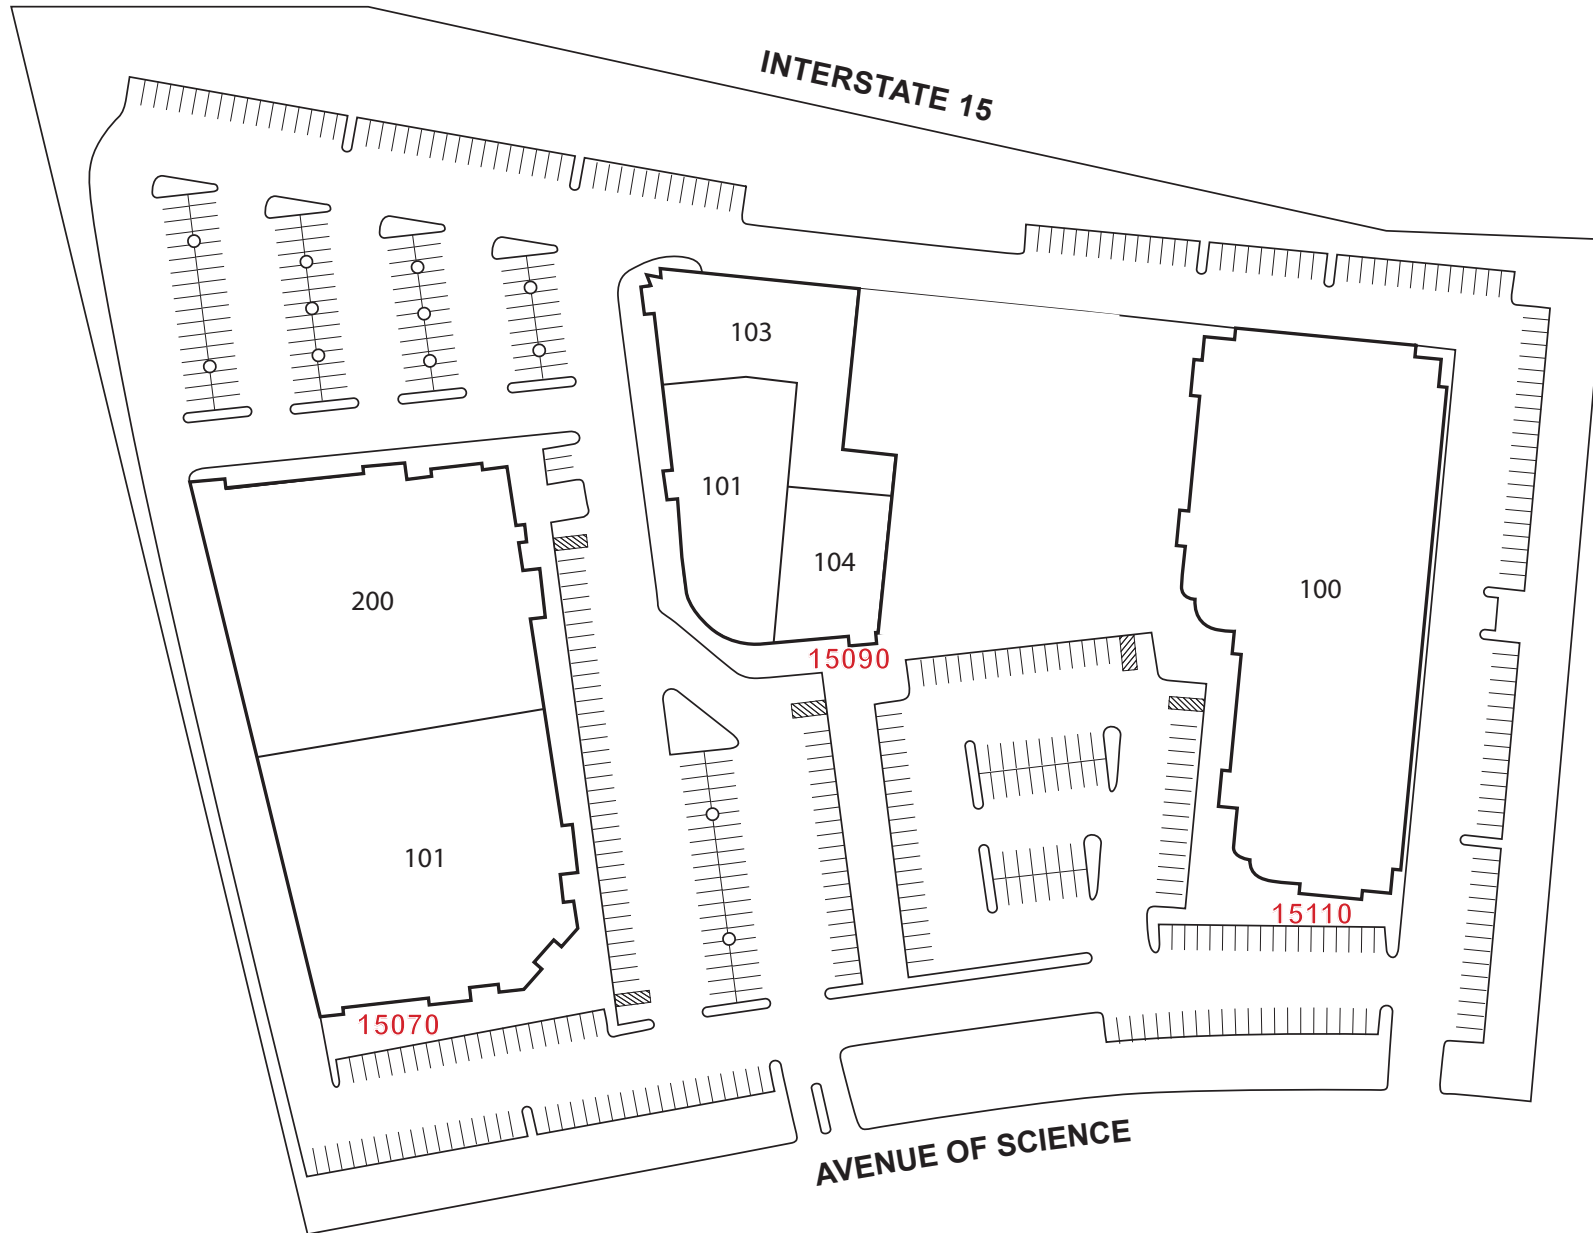

# AVENUE OF SCIENCE CENTER

15110 Avenue of Science, San Diego, CA 92128

1st  
FLOOR

# AVENUE OF SCIENCE CENTER

15110 Avenue of Science, San Diego, CA 92128

2<sup>nd</sup>  
FLOOR