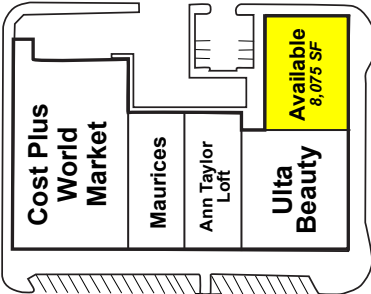

GRESHAM STATION

649 NW 12th Street, Gresham, OR 97030

NW 13TH ST

NW CIVIC DR

SECOND FLOORS

NW 12TH ST

NW OVERLOOK AVE

NW 11TH ST

NW SLERET AVE

NW NORMAN AVE

NW DIVISION ST.